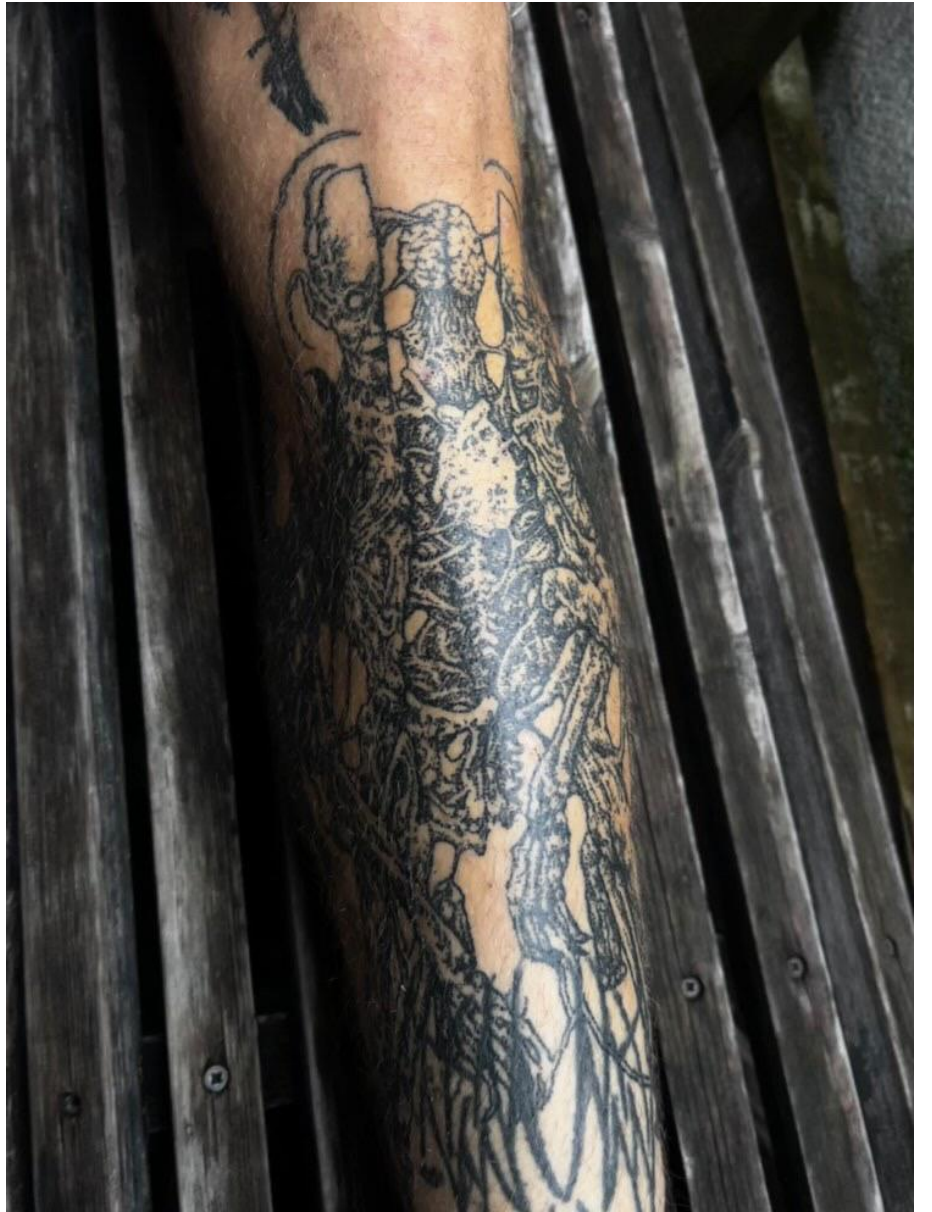

Shirts

More

BEITRÄGE

MARKIERT

STICK AND POKE TATTOO
@brainpiss.tt
Ongoing

«ETORICOXIB»
125x235cm
Airbrush on linen
2024

EXHIBITION QUINGSACADEMY 15.11.24

«HOME SWEET HOME»
130x220cm
Airbrush on wall
2024

“KISSING CONCRETE”
80x26x10cm
Screenprint on pressed wood
2023

CADAVRE EQUIS 3D

Blender head

7x3.5x3.5cm

3D Print together with Monika Zeis,
Tamara Ott, Samson Krueger 2023

PAINTING PERFORMANCE at «REFORMIST»